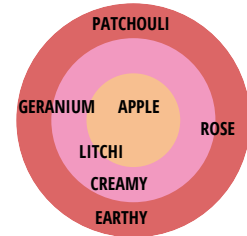

Page 32

ADR[®] = German: "Allgemeine Deutsche Rosenheueheitenprüfung". Roses with this label were trialed successfully at the most difficult fungal disease and general garden performance trial in the world and have proven to be one of the most healthy, floriferous and frost resistant varieties.

Floribundas and hybrid teas with an intense scent and beautifully shaped flowers combined with an outstanding healthy foliage.

CARMEN WÜTH

- pink to violet hybrid tea
- double flower cups with an intense fragrance
- excellent disease resistance