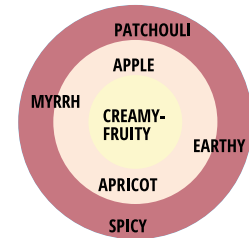

GRÄFIN DIANA®

- purple-violet hybrid tea
- intense fragrance
- excellent disease resistance

GRÄFIN ELKE ZU RANTZAU

- cream white floribunda
- bushy and upright growth
- intense fragrance
- exceptional black spot resistance