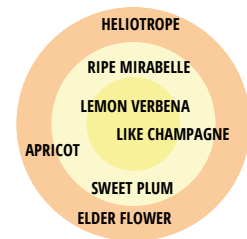

FRÄULEIN MARIA

- hot pink floribunda
- bushy with intense fragrance
- very good black spot resistance