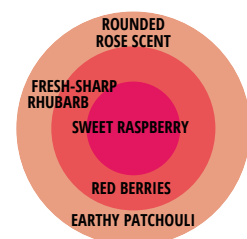

GARTENPRINZESSIN MARIE-JOSÉ

- coral pink floribunda
- round flowers with a fruity rhubarb like fragrance
- excellent disease resistance

GRÄFIN DIANA®

- purple-violet hybrid tea
- intense fragrance
- excellent disease resistance