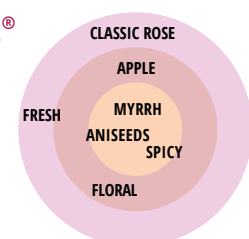

ROSENGRÄFIN MARIE HENRIETTE®

- light pink floribunda
- intense fragrance
- excellent disease resistance