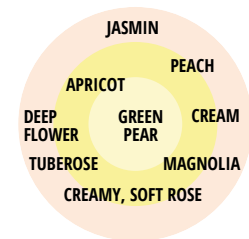

GRÄFIN DIANA®

- purple-violet hybrid tea
- intense fragrance
- excellent disease resistance

GRÄFIN ELKE ZU RANTZAU

- cream white floribunda
- bushy and upright growth
- intense fragrance
- exceptional black spot resistance

GROSSHERZOGIN LUISE®

- apricot-pink hybrid tea
- upright growth, intense fragrance
- high centred flowers with a strong fragrance
- high disease resistance

HERZOGIN CHRISTIANA®

- cream and light pink floribunda
- pompon shaped flowers with a classic fragrance
- excellent disease resistance