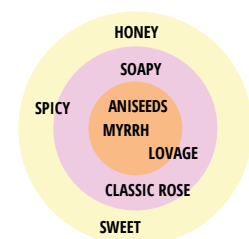

GRÄFIN DIANA®

- purple-violet hybrid tea
- intense fragrance
- excellent disease resistance

GRÄFIN ELKE ZU RANTZAU

- cream white floribunda
- bushy and upright growth
- intense fragrance
- exceptional black spot resistance

GROSSHERZOGIN LUISE®

- apricot-pink hybrid tea
- upright growth, intense fragrance
- high centred flowers with a strong fragrance
- high disease resistance

HERZOGIN CHRISTIANA®

- cream and light pink floribunda
- pompon shaped flowers with a classic fragrance
- excellent disease resistance

KÖNIGIN MARIE

- light pink hybrid tea
- scented, double flower cups
- very high disease resistance

MADAME ANISETTE®

- cream apricot hybrid tea
- clusters with intense anise fragrance
- excellent disease resistance