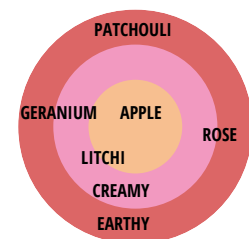

GRÄFIN DIANA®

- purple-violet hybrid tea
- intense fragrance
- excellent disease resistance

GRÄFIN ELKE ZU RANTZAU

- cream white floribunda
- bushy and upright growth
- intense fragrance
- exceptional black spot resistance

GROSSHERZOGIN LUISE®

- apricot-pink hybrid tea
- upright growth, intense fragrance
- high centred flowers with a strong fragrance
- high disease resistance

HERZOGIN CHRISTIANA®

- cream and light pink floribunda
- pompon shaped flowers with a classic fragrance
- excellent disease resistance

KÖNIGIN MARIE

- light pink hybrid tea
- scented, double flower cups
- very high disease resistance

MADAME ANISETTE®

- cream apricot hybrid tea
- clusters with intense anise fragrance
- excellent disease resistance