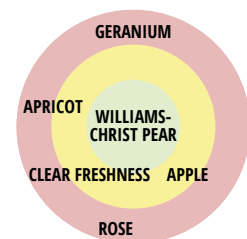

Floribundas and hybrid teas with an intense scent and beautifully shaped flowers combined with an outstanding healthy foliage.

CARMEN WÜTH

- pink to violet hybrid tea
- double flower cups with an intense fragrance
- excellent disease resistance

FREIFRAU CAROLINE®

- pink to violet floribunda
- nostalgic flowers with intense fragrance
- excellent disease resistance

GARTENPRINZESSIN MARIE-JOSÉ

- coral pink floribunda
- round flowers with a fruity rhubarb like fragrance
- excellent disease resistance