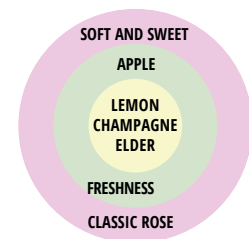

GRÄFIN DIANA®

- purple-violet hybrid tea
- intense fragrance
- excellent disease resistance

GRÄFIN ELKE ZU RANTZAU

- cream white floribunda
- bushy and upright growth
- intense fragrance
- exceptional black spot resistance

GROSSHERZOGIN LUISE®

- apricot-pink hybrid tea
- upright growth, intense fragrance
- high centred flowers with a strong fragrance
- high disease resistance

HERZOGIN CHRISTIANA®

- cream and light pink floribunda
- pompon shaped flowers with a classic fragrance
- excellent disease resistance